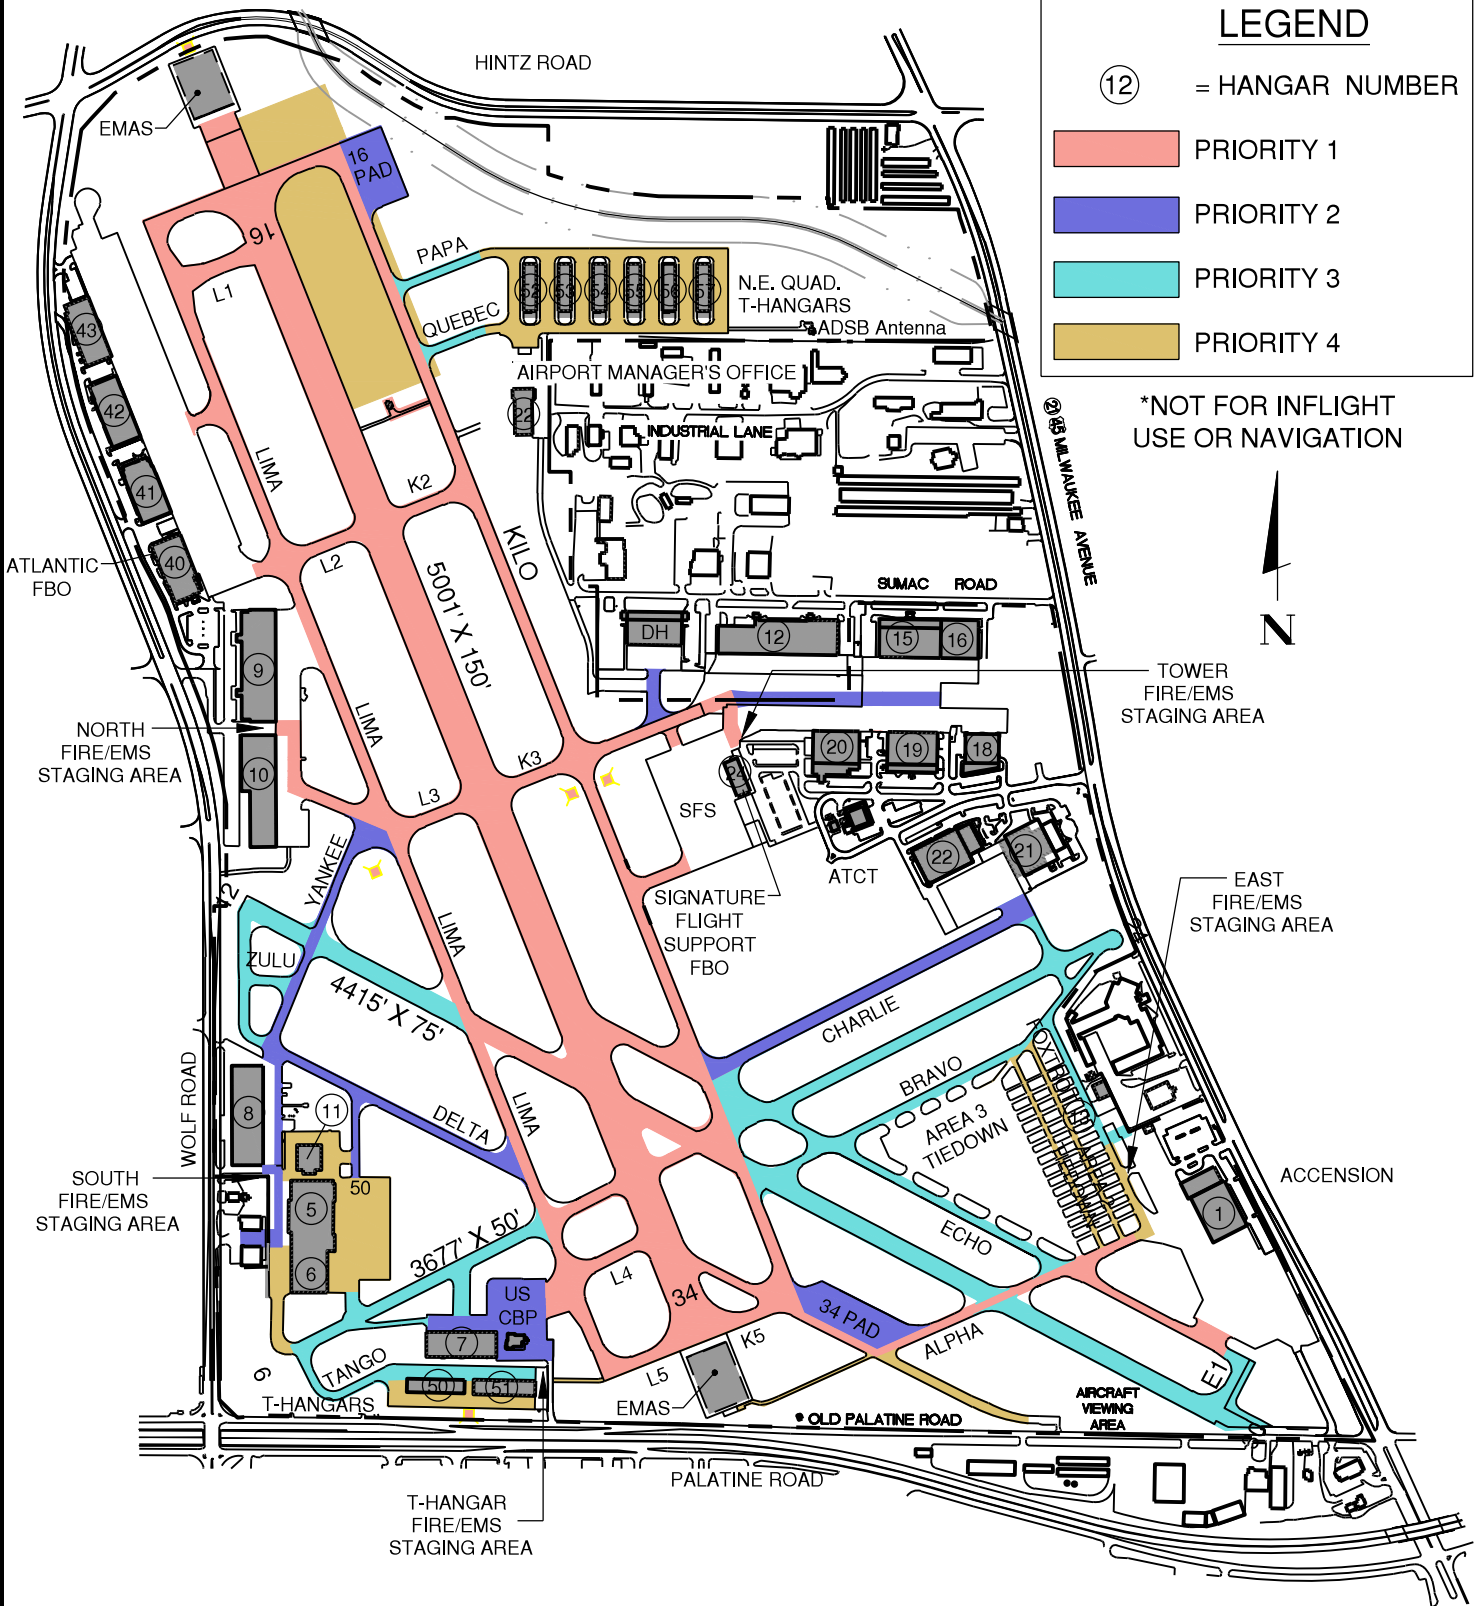

# CHICAGO EXECUTIVE AIRPORT - 2024 SNOW REMOVAL PRIORITY

**LEGEND**

⑫ = HANGAR NUMBER

- PRIORITY 1
- PRIORITY 2
- PRIORITY 3
- PRIORITY 4

\*NOT FOR INFLIGHT  
USE OR NAVIGATION

TOWER - 119.90  
 GROUND - 121.7  
 CLEARANCE DELIVERY/CHICAGO APPROACH - 124.7  
 TOWER CAB NUMBER 847-229-6003  
 TOWER HOURS TO 0600L-2200L, SA-SU 0700-2200L