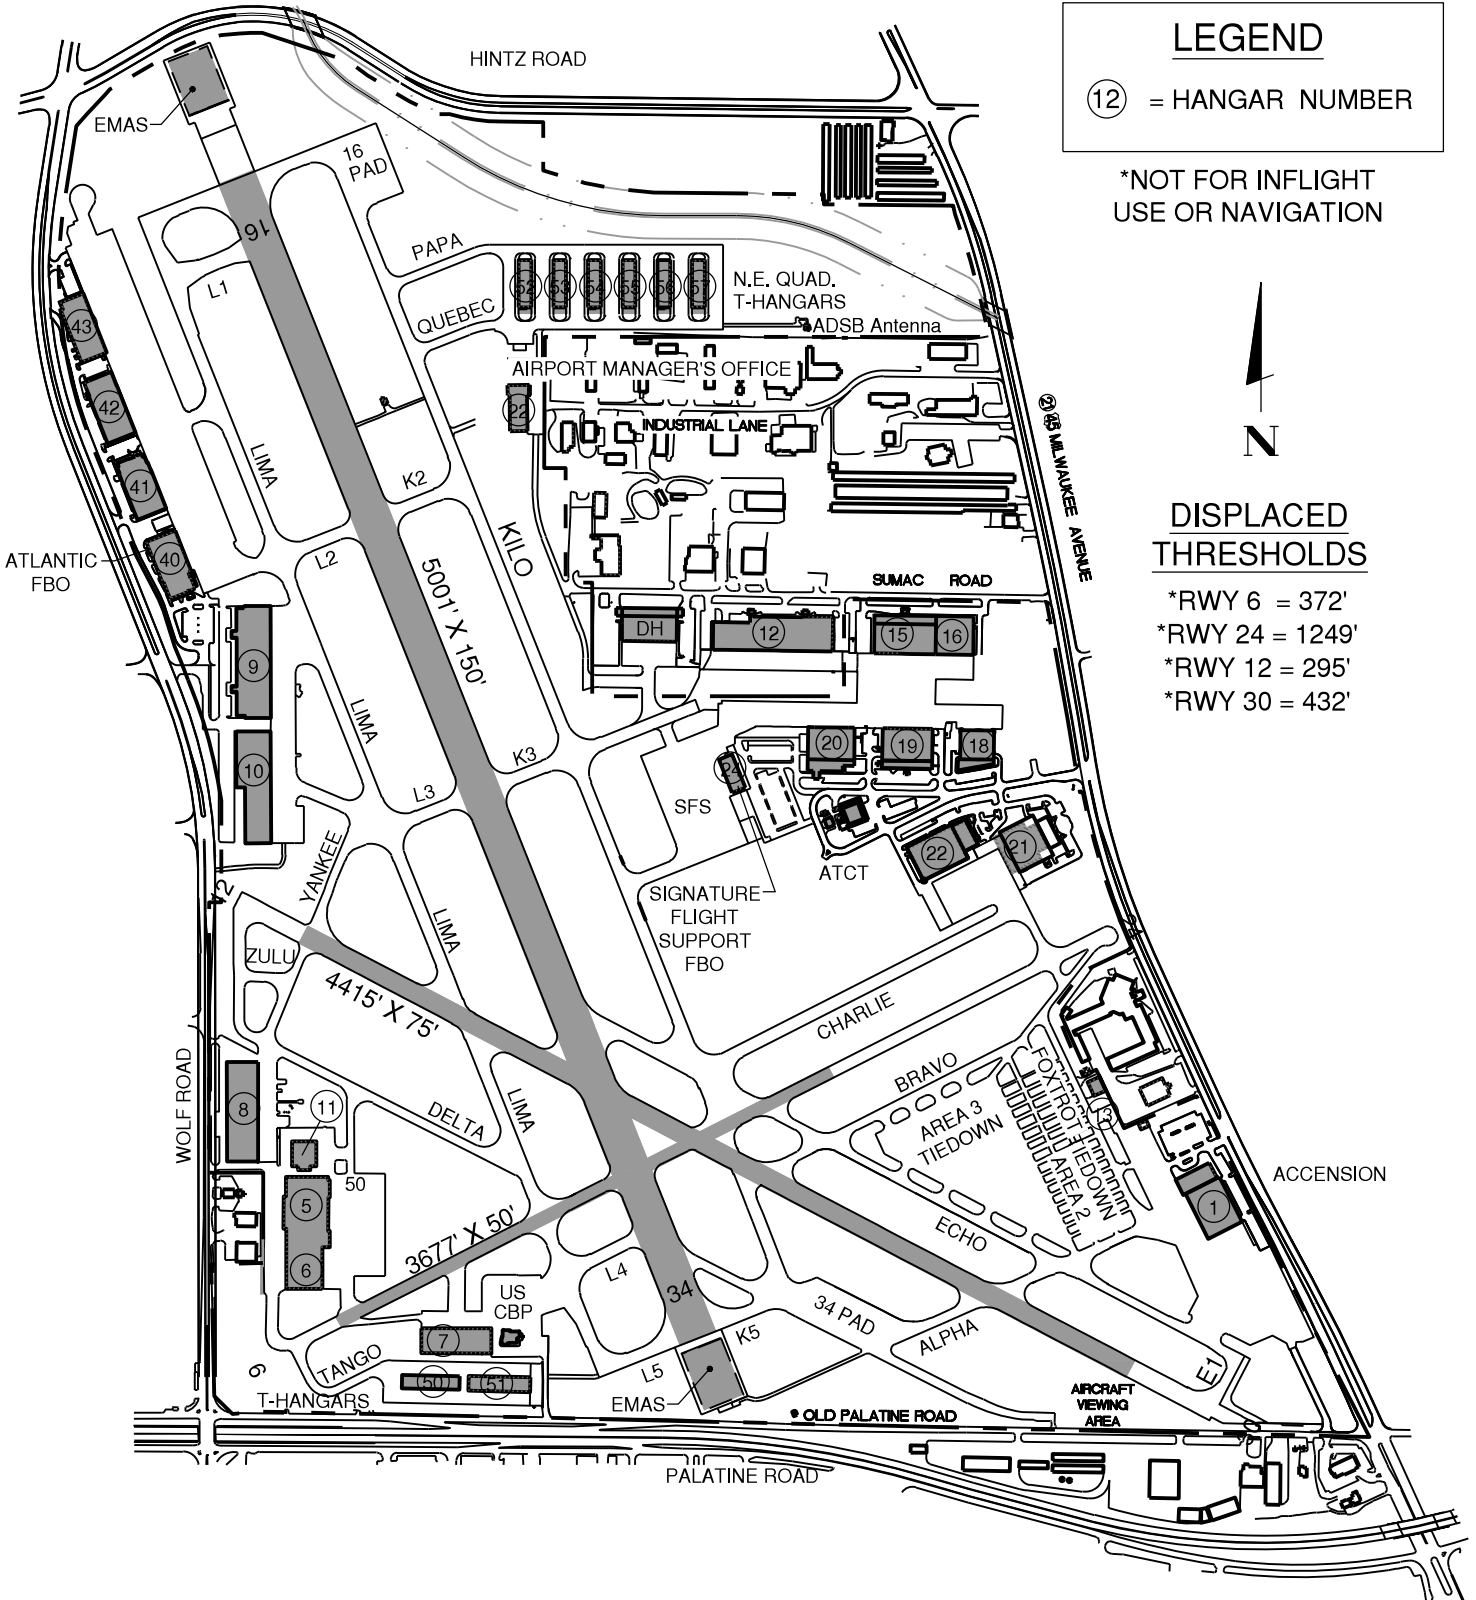

## LEGEND

⑫ = HANGAR NUMBER

\*NOT FOR INFLIGHT USE OR NAVIGATION

## DISPLACED THRESHOLDS

- \*RWY 6 = 372'
- \*RWY 24 = 1249'
- \*RWY 12 = 295'
- \*RWY 30 = 432'

TOWER - 119.90  
 GROUND - 121.7  
 CLEARANCE DELIVERY/CHICAGO APPROACH - 124.7  
 TOWER CAB NUMBER 847-229-6003  
 TOWER HOURS M-F 0600L-2200L, SA-SU 0700-2200L