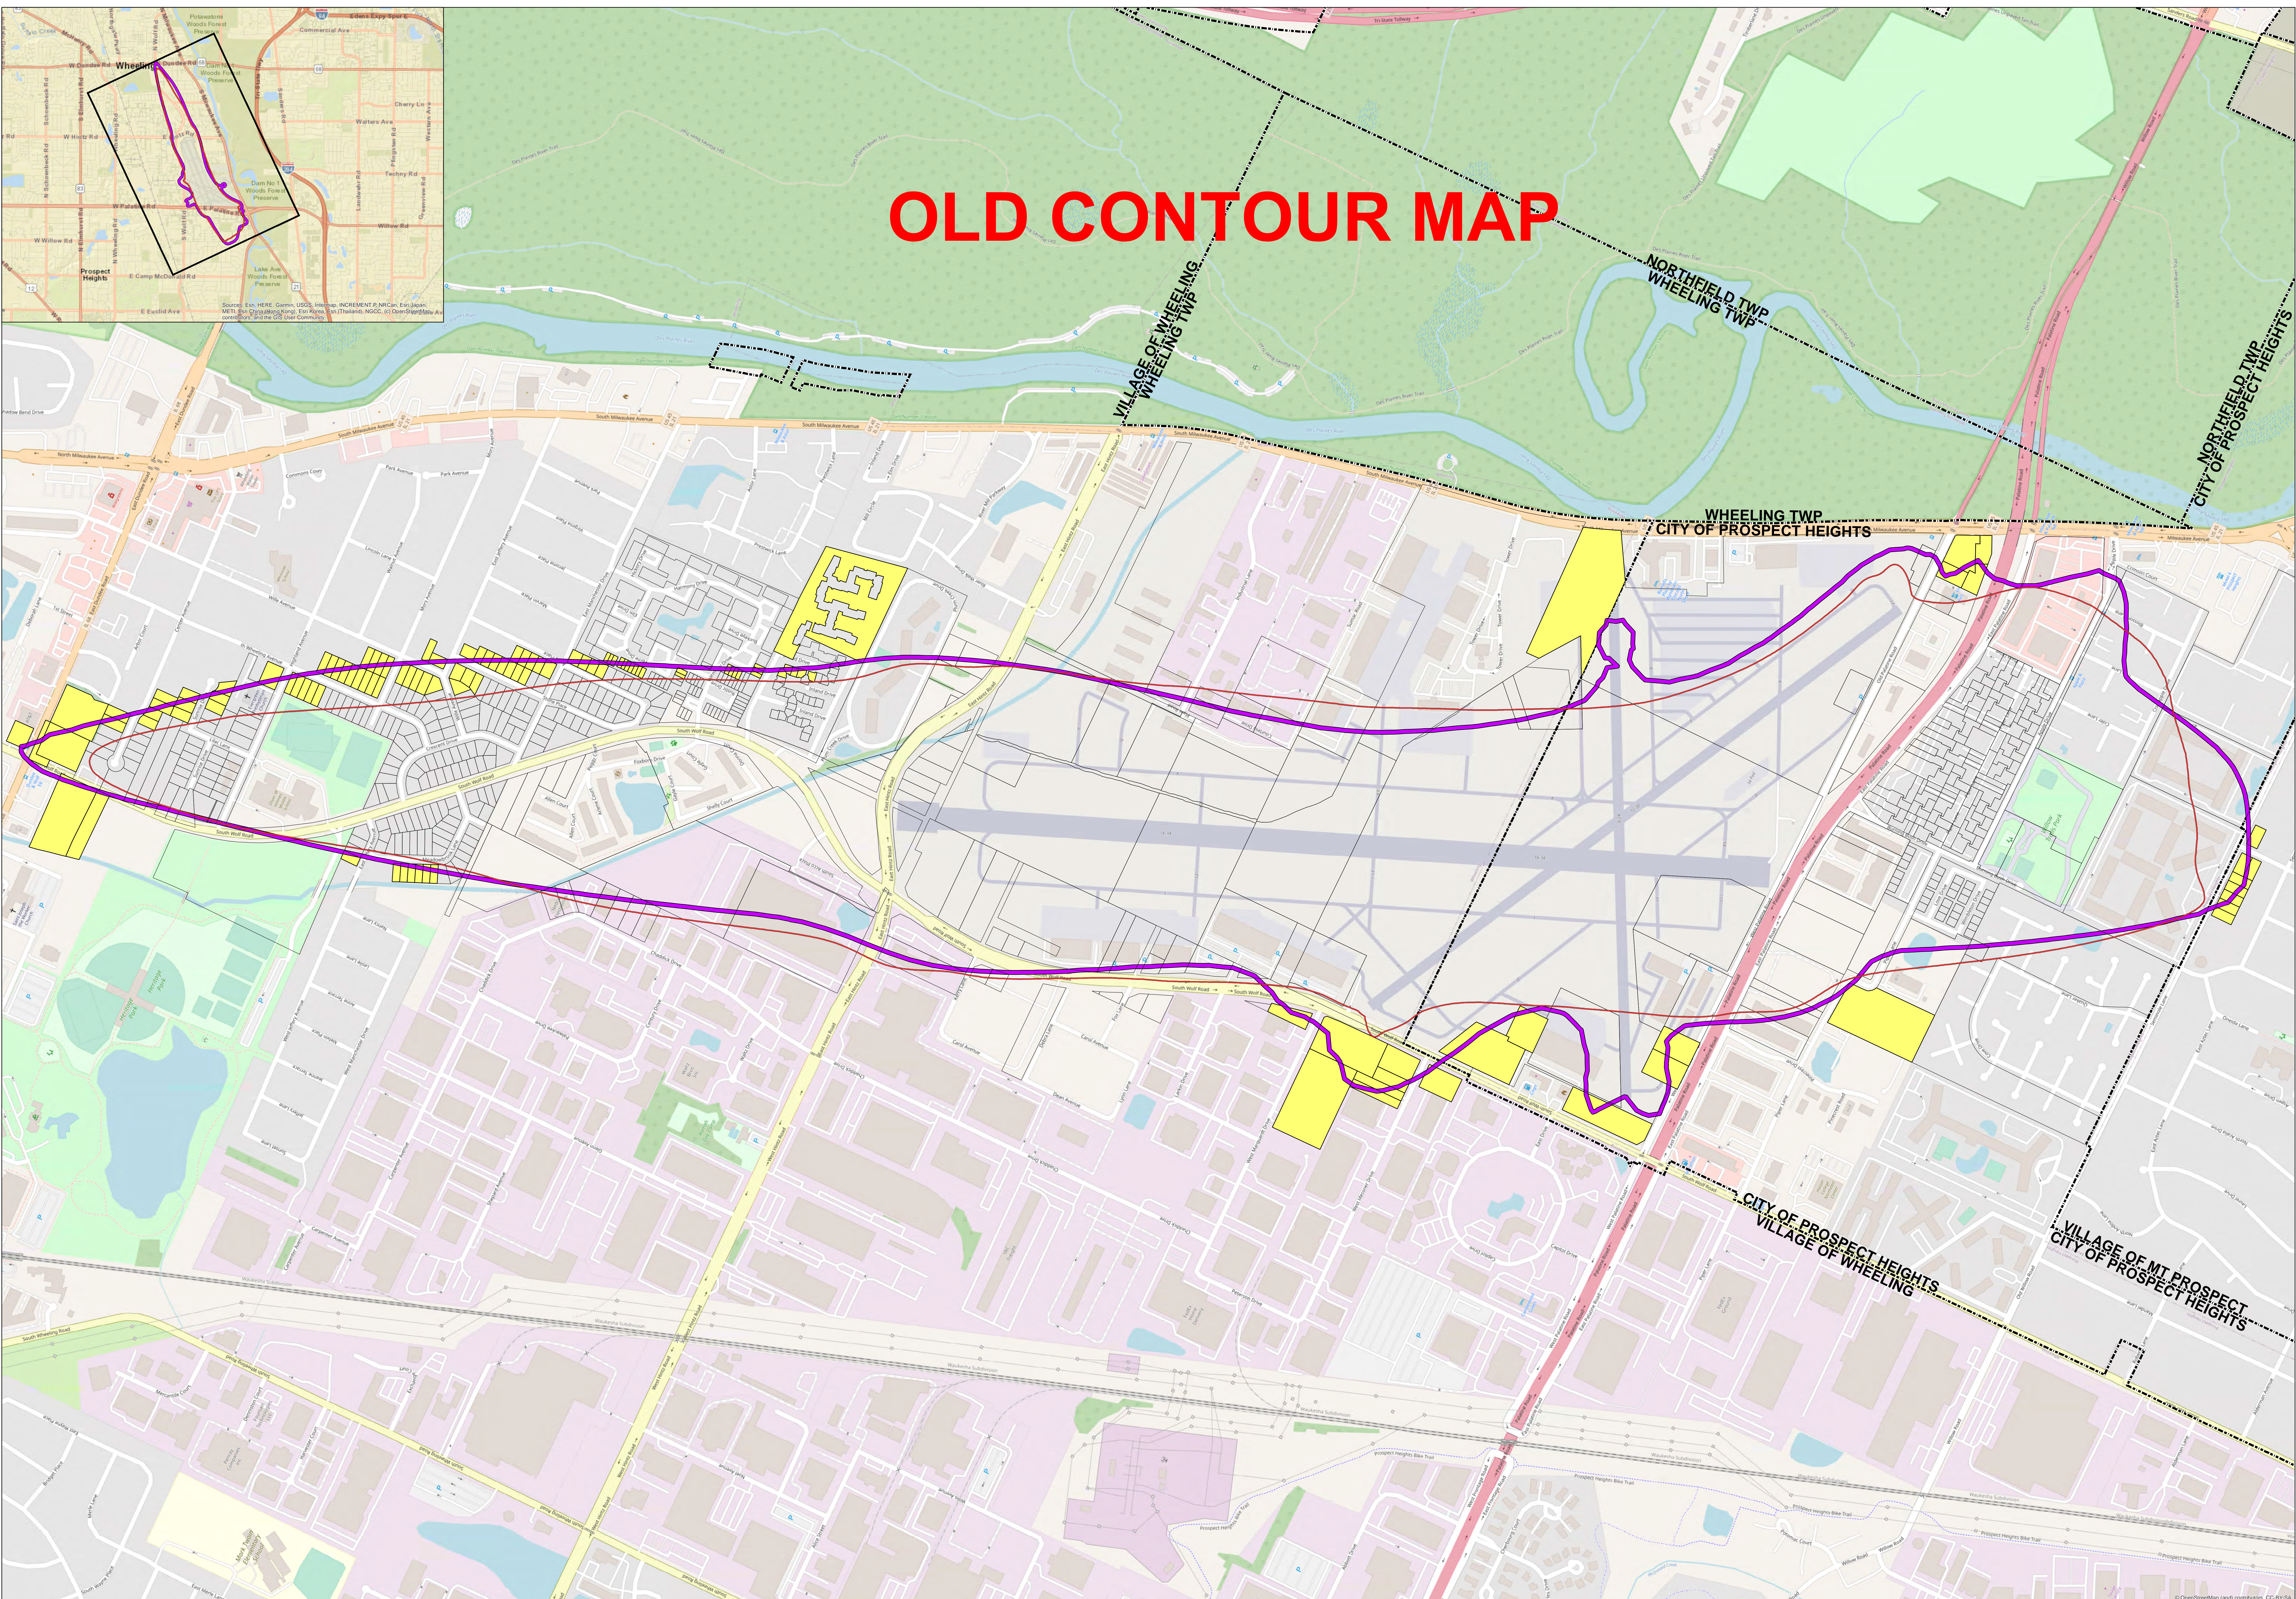

**CHICAGO** EXECUTIVE AIRPORT

**Legend**

- Parcel Boundary within 65 DNL
- Municipal Boundary
- 65 DNL - 2027 Noise Level

**Chicago Executive Airport QuieterHome Program**

© OpenStreetMap (land) contributors, CC-BY-SA

# OLD CONTOUR MAP

**Legend**

- Parcel Boundary within 65 DNL
- Municipal Boundary
- Parcels Outside 65 DNL 2027 Noise Level
- 65 DNL - 2021 Noise Levels
- 65 DNL - 2027 Noise Level

**Chicago Executive Airport  
QuieterHome Program**