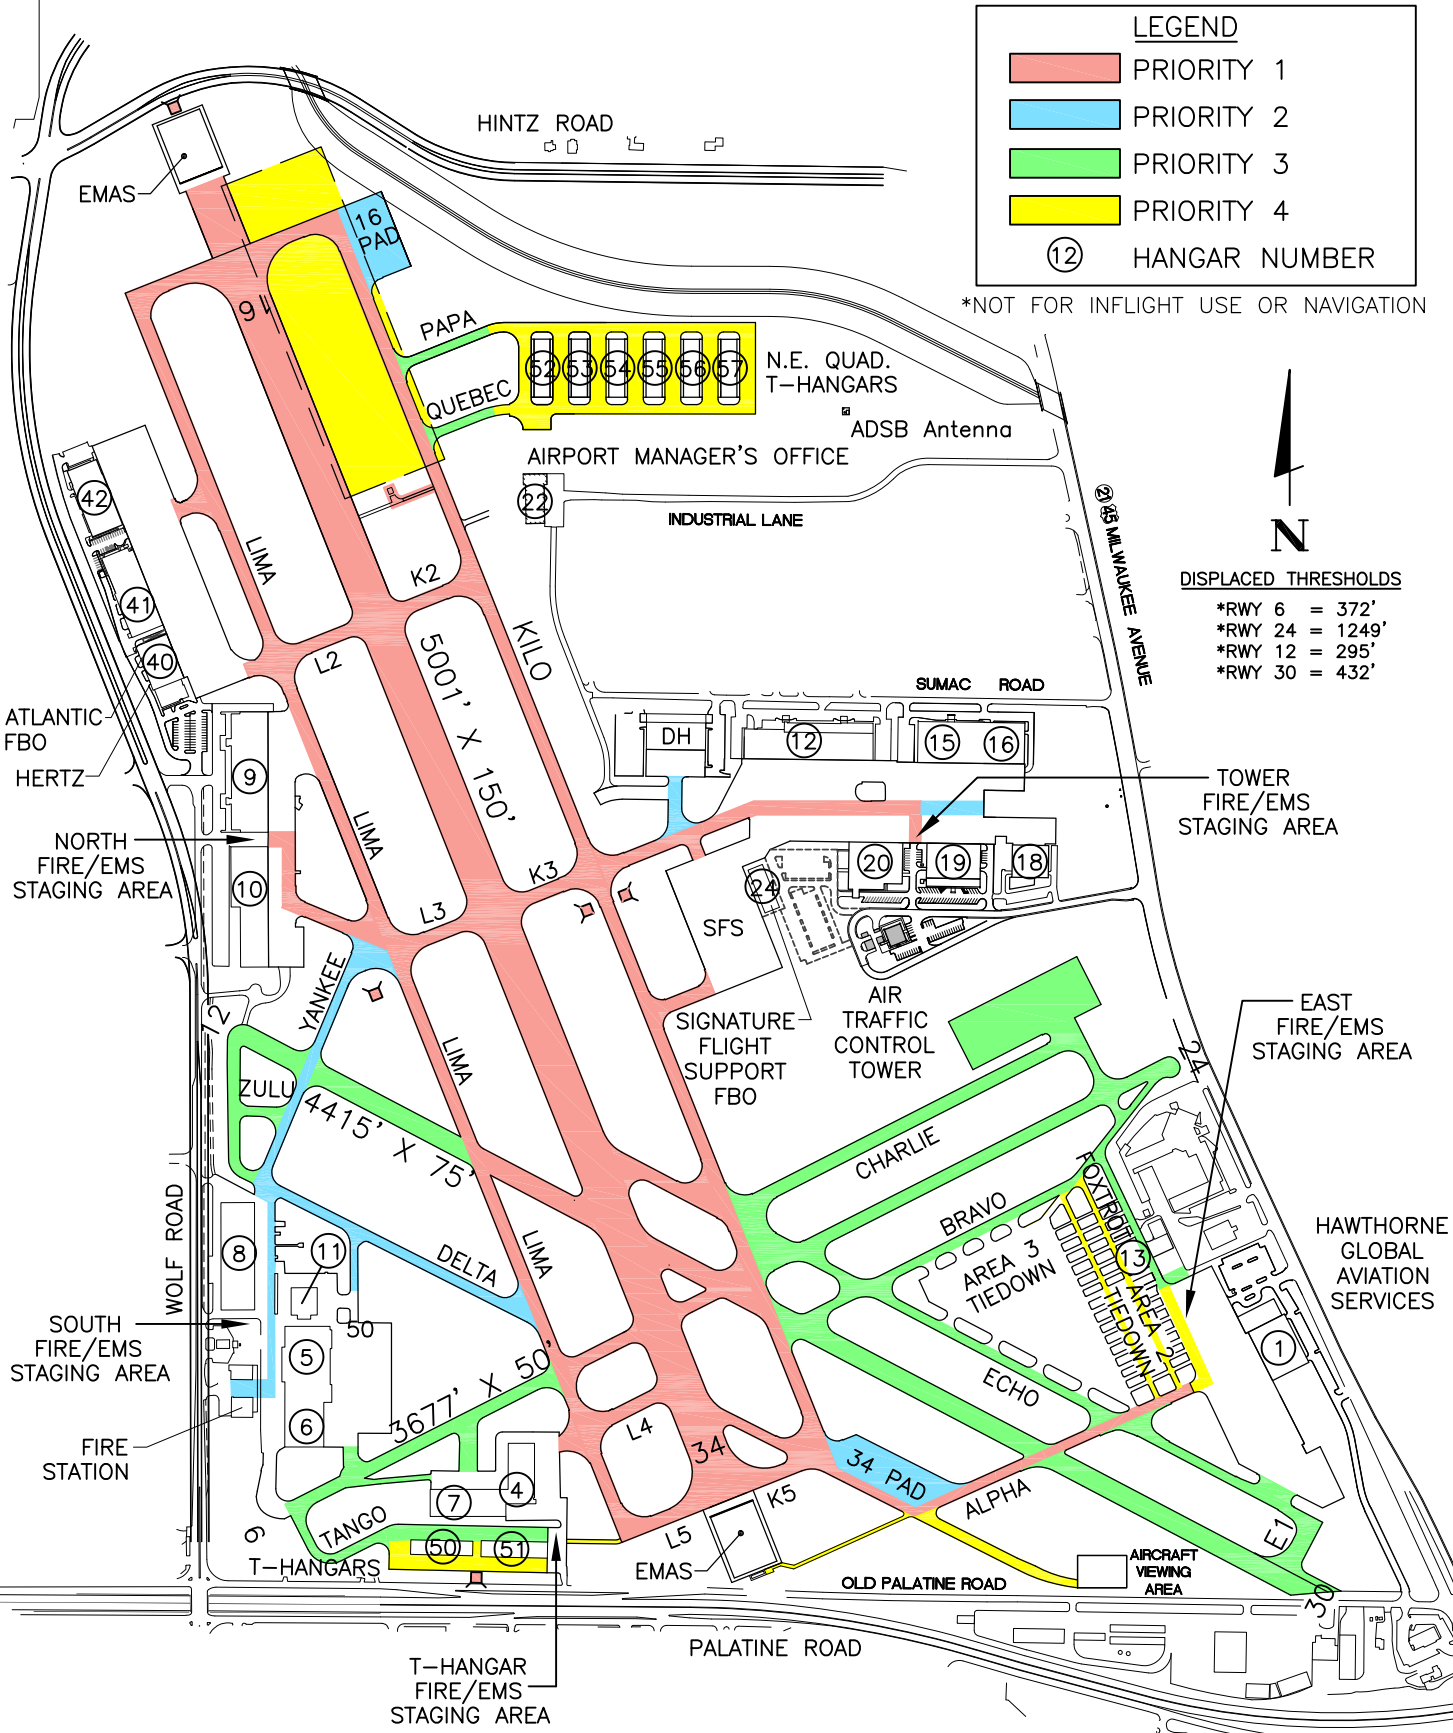

CHICAGO EXECUTIVE AIRPORT SNOW REMOVAL PRIORITY

LEGEND

- PRIORITY 1
- PRIORITY 2
- PRIORITY 3
- PRIORITY 4
- 12 HANGAR NUMBER

*NOT FOR INFLIGHT USE OR NAVIGATION

DISPLACED THRESHOLDS

- *RWY 6 = 372'
- *RWY 24 = 1249'
- *RWY 12 = 295'
- *RWY 30 = 432'