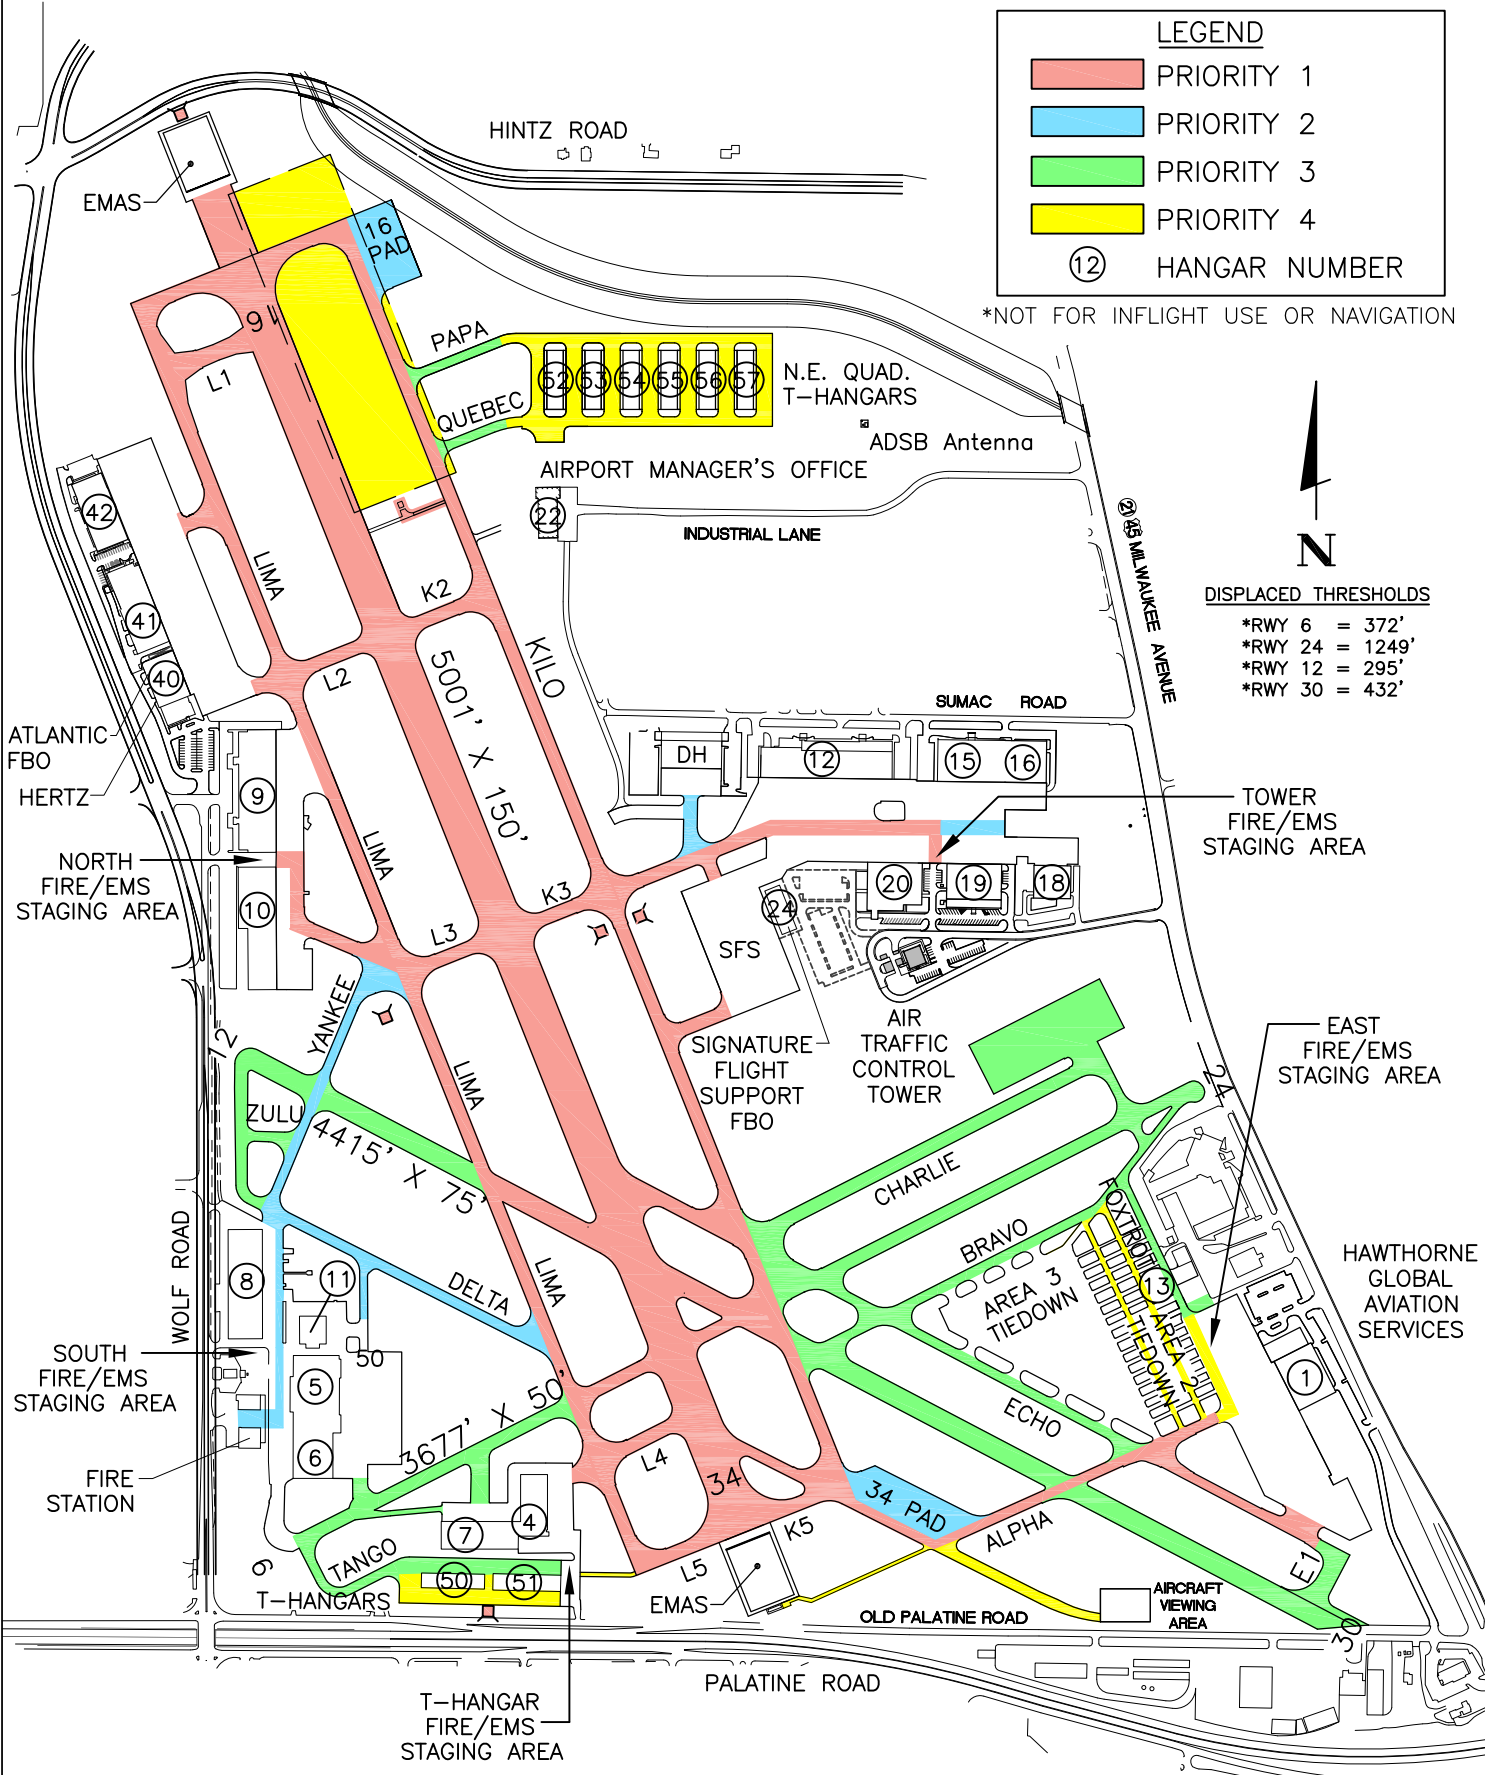

CHICAGO EXECUTIVE AIRPORT SNOW REMOVAL PRIORITY

LEGEND

- PRIORITY 1
- PRIORITY 2
- PRIORITY 3
- PRIORITY 4
- 12 HANGAR NUMBER

*NOT FOR INFLIGHT USE OR NAVIGATION

DISPLACED THRESHOLDS

- *RWY 6 = 372'
- *RWY 24 = 1249'
- *RWY 12 = 295'
- *RWY 30 = 432'