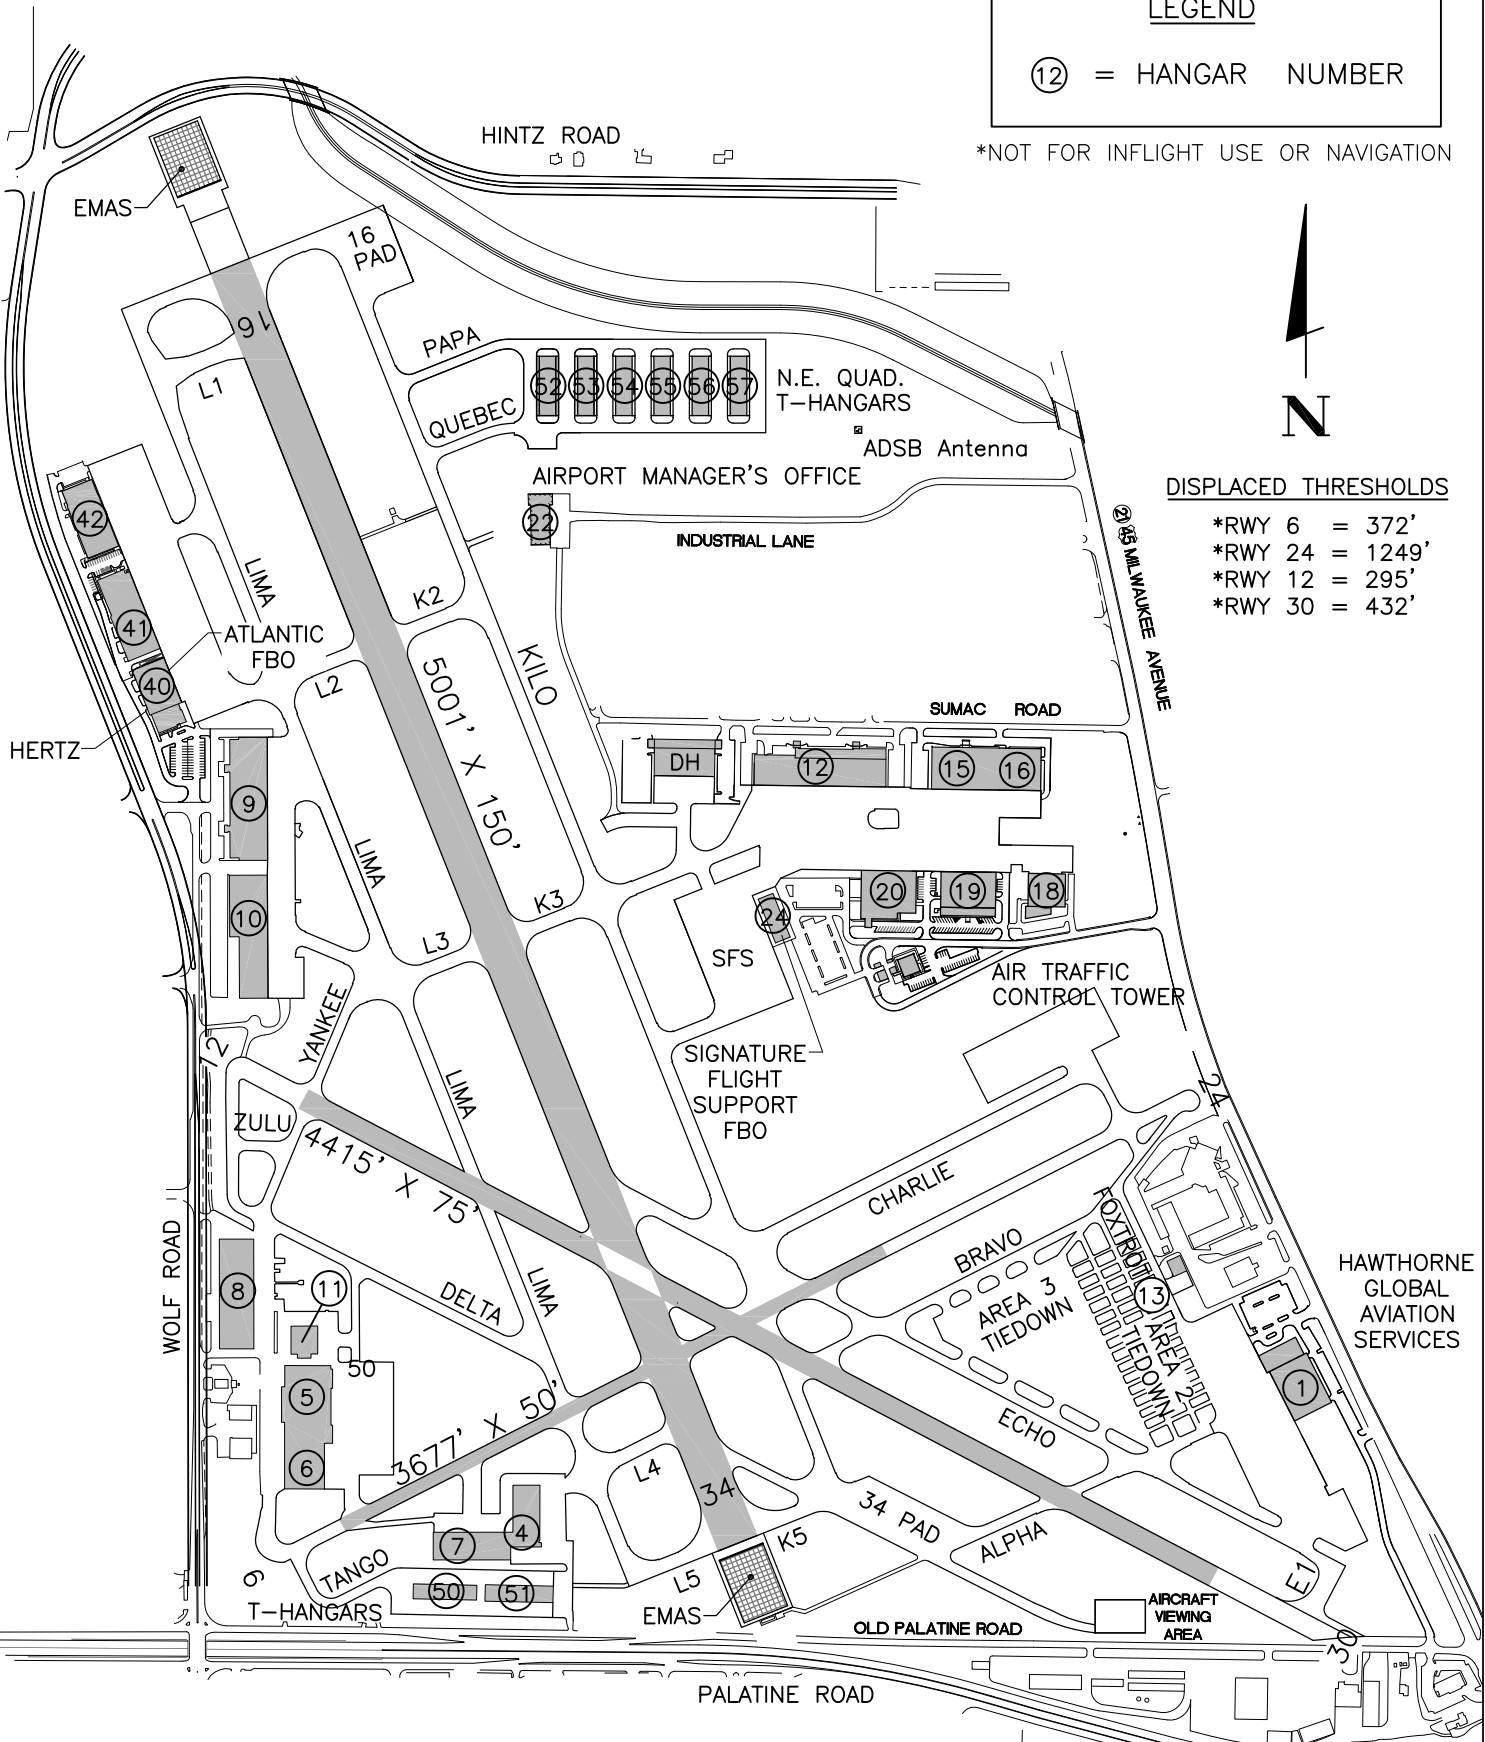

CHICAGO EXECUTIVE AIRPORT - 2017

LEGEND

⑫ = HANGAR NUMBER

*NOT FOR INFLIGHT USE OR NAVIGATION

DISPLACED THRESHOLDS

- *RWY 6 = 372'
- *RWY 24 = 1249'
- *RWY 12 = 295'
- *RWY 30 = 432'

* BASED ON SOURCE DATA FROM FAA 5010 INFORMATION FOR KPWK, MAY 13, 2014.