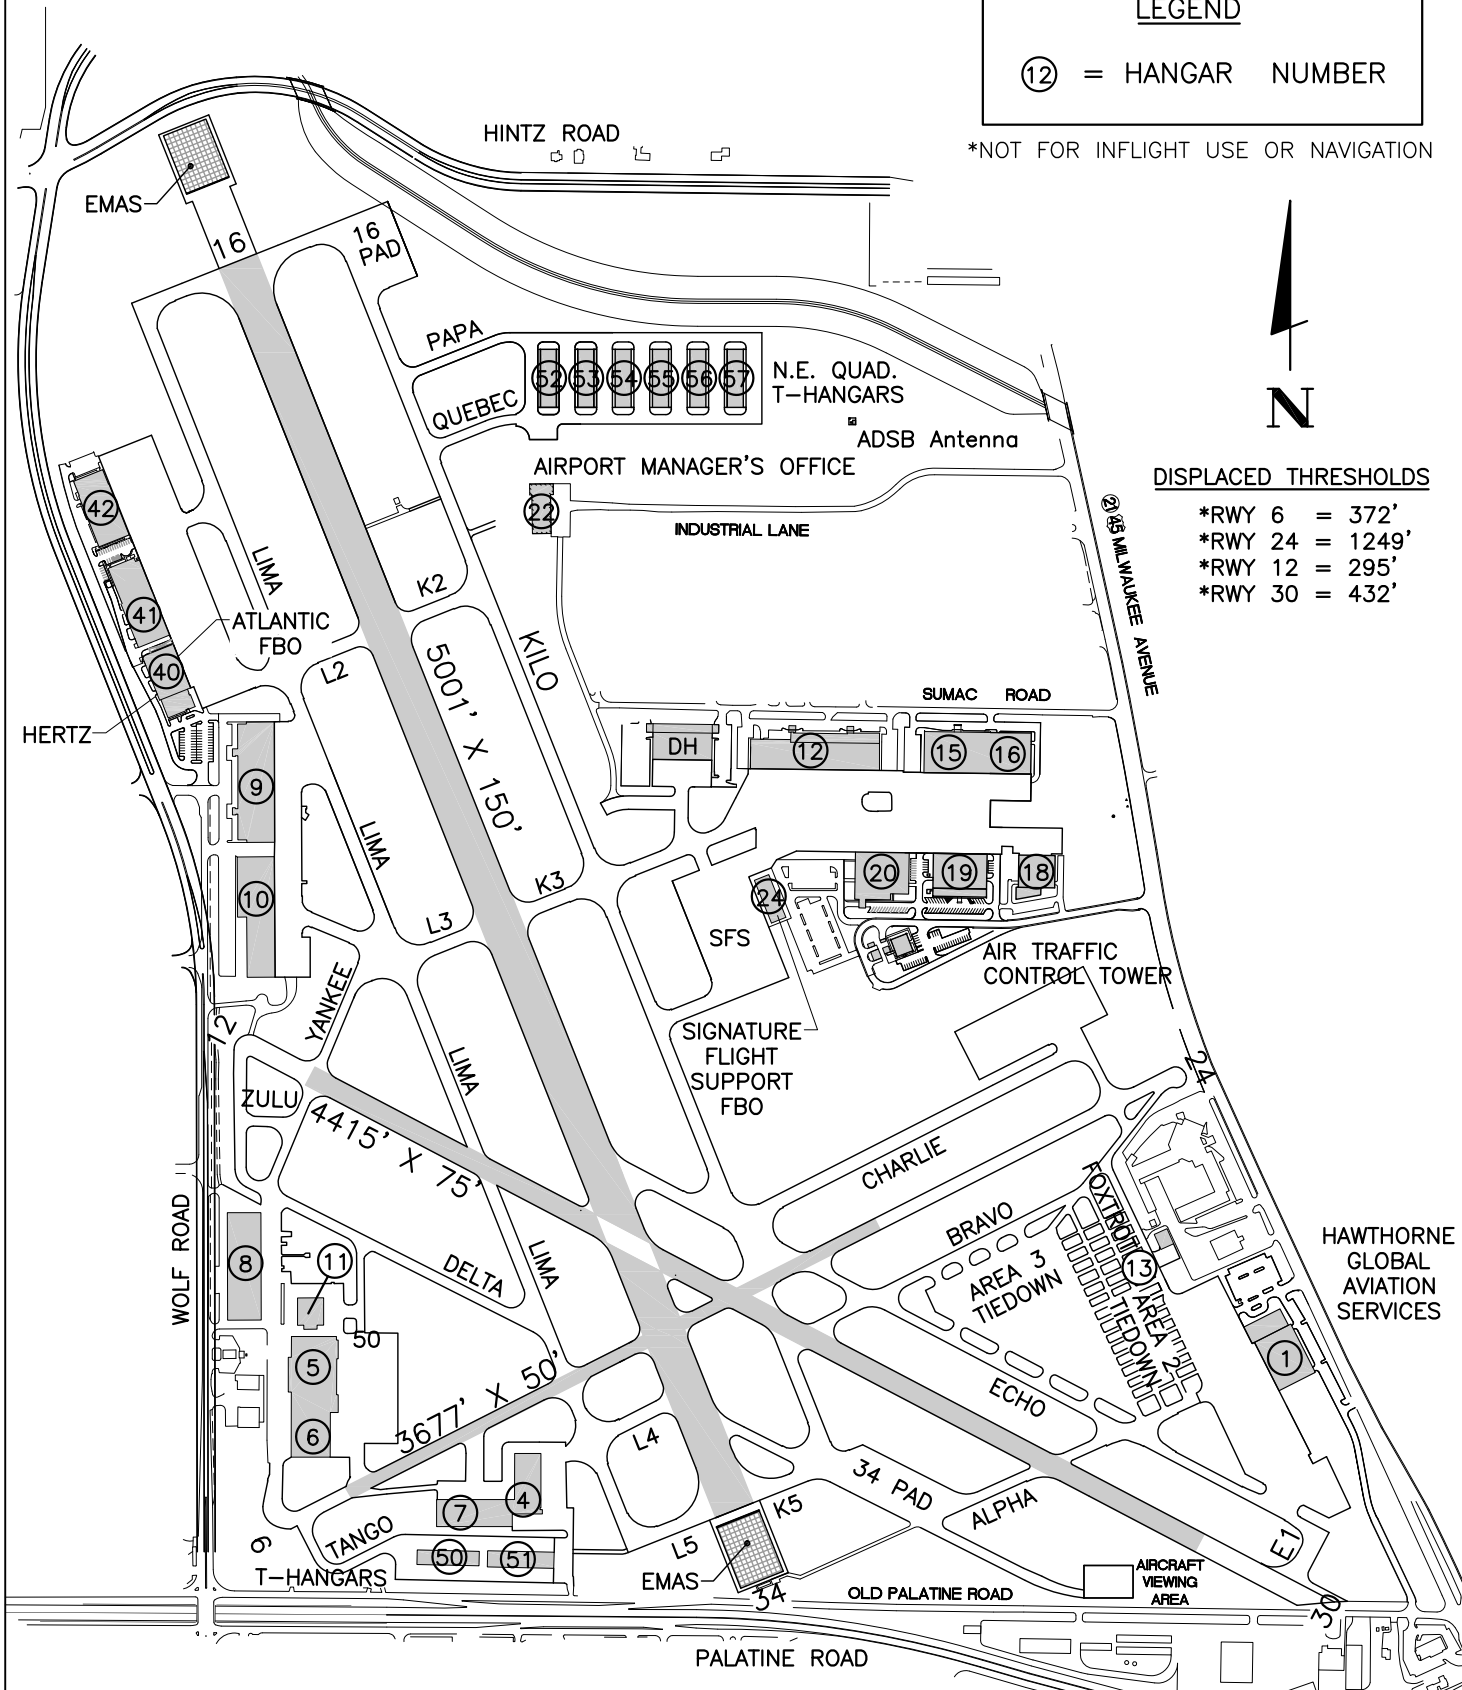

LEGEND

⑫ = HANGAR NUMBER

*NOT FOR INFLIGHT USE OR NAVIGATION

DISPLACED THRESHOLDS

- *RWY 6 = 372'
- *RWY 24 = 1249'
- *RWY 12 = 295'
- *RWY 30 = 432'

* BASED ON SOURCE DATA FROM FAA 5010 INFORMATION FOR KPWK, MAY 13, 2014.